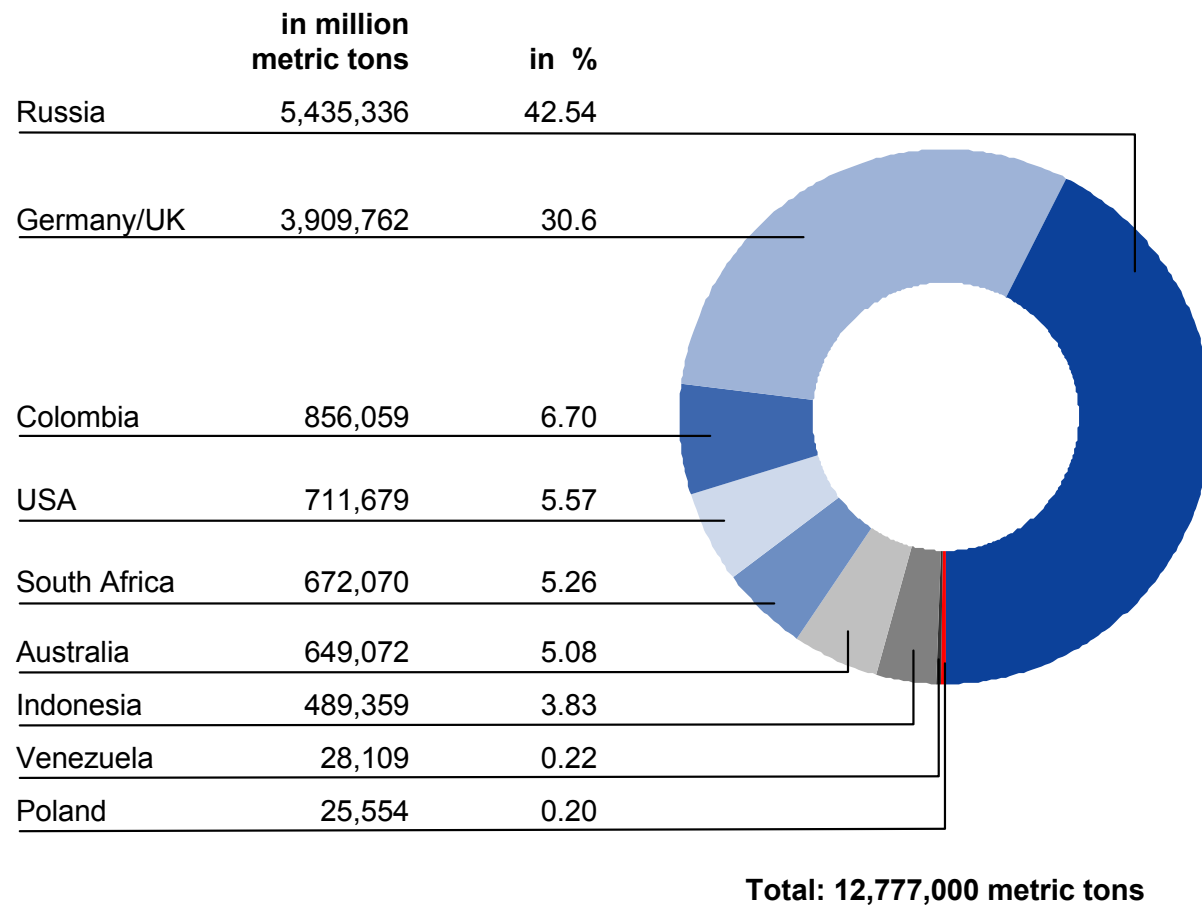

## RWE's Hard Coal Purchases by Country of Origin in 2008\*)

\*) All figures refer only to own power plants.

Source: RWE.